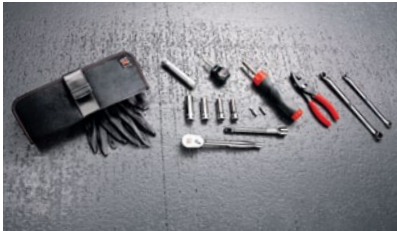

Wheel Locks

Exclusive Snap-on® Tool Kit (15-piece)