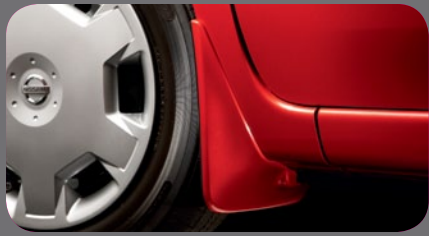

**NISSAN** cube®

**Splash Guards (4-piece)**

**Chrome Door Handle Accents (5-piece)**

**Stainless Steel Illuminated Kick Plates (4-piece)**

Nissan cube shown with a unique Aerodynamic Kit, Custom Grille, Hood Molding Accent, Chrome Front Fascia Accent, Chrome Side Mirror Covers, and 16" Alloy Wheels.